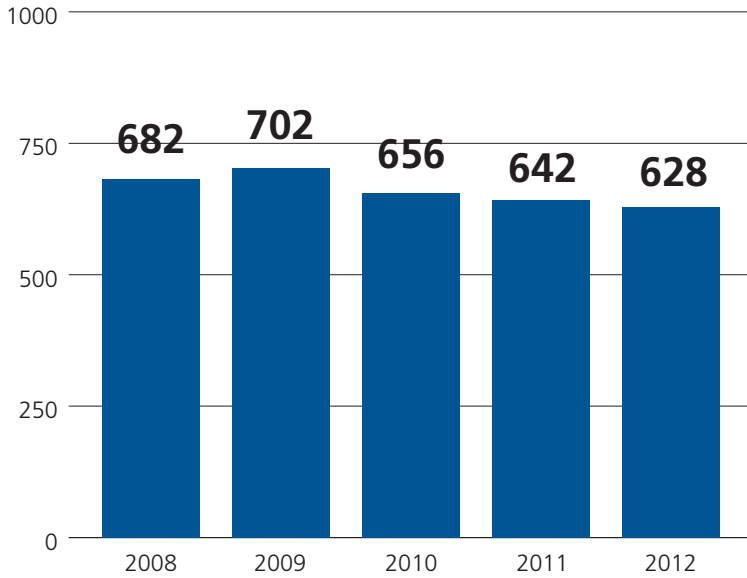

SOUTHERN CALIFORNIA AT A GLANCE

of Asian Americans Involved 5-year Trend*

GROWTH RATE	5 years	3% ▼
	1 year	2% ▼

*data from AFR

Campuses with the Most Asian students

1. University of California, Irvine	12,413
2. University of California, Los Angeles	12,230
3. University of California, San Diego	11,834
4. California State University, Long Beach	8,715
5. California State University, Fullerton	8,139
6. Pasadena City College	8,014
7. Mt San Antonio College	7,206
8. University of Southern California	7,087
9. University of California, Riverside	6,508
10. Orange Coast College	5,938
11. CA State Polytechnic University, Pomona	5,721
12. San Diego State University	5,233
13. College of Southern Nevada	4,837
14. University of Nevada, Las Vegas	4,576
15. California State University, Northridge	4,345
16. California State University, Los Angeles	3,941
17. University of California, Santa Barbara	3,499
18. California State University, Fresno	3,392
19. CA Polytechnic State Univ, San Luis Obispo	2,142
20. DeVry University, Pomona	1,664
21. California State University, San Bernadino	1,412
22. CA State University, Dominguez Hills	1,285
23. Loyola Marymount University	1,262
24. Loma Linda University	1,050
25. California State University, San Marcos	1,006